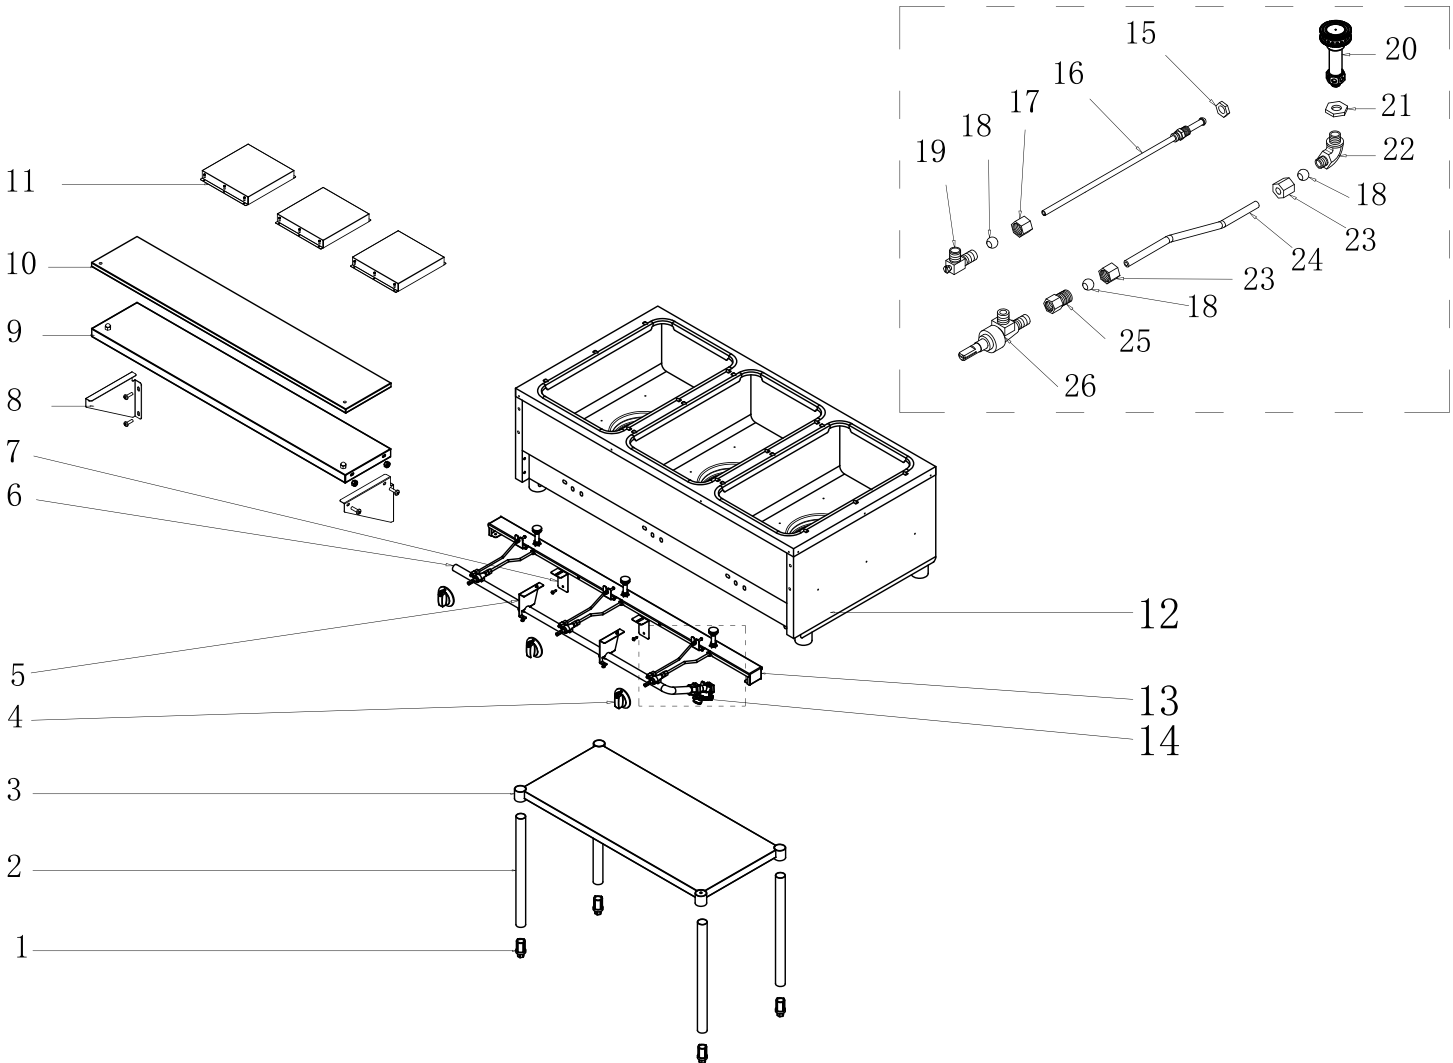

# Parts Breakdown

Model FW-CN-0003-LP 47363

# Parts Breakdown

---

## Model FW-CN-0003-LP 47363

Item No.	Description	Position	Item No.	Description	Position	Item No.	Description	Position
AI675	Feet for 47363	1	AI704	Poly Cutting Board for 47363	10	AI693	Elbow Pipe for 47363	19
AI676	Leg Pipe for 47363	2	AI705	Cover for 47363	11	AI694	Jet Burner for 47363	20
AI701	Under Shelf for 47363	3	AI706	Body for 47363	12	AI695	Lock Nut for 47363	21
AI678	Knob for 47363	4	AI707	Long Support Frame for 47363	13	AI696	Elbow Pipe for 47363	22
AI679	Support Frame for 47363	5	AI688	Regulator for 47363	14	AI697	Lock Nut for 47363	23
AI702	Gas Pipe for 47363	6	AI689	Lock Nut for 47363	15	AI709	Burner Gas Pipe for 47363	24
AI681	Support Frame for 47363	7	AI708	Pilot Burner for 47363	16	AI699	Lock Nut for 47363	25
AI682	Bracket for 47363	8	AI691	Lock Nut for 47363	17	AI700	Gas Valve for 47363	26
AI703	Shelf for Cutting Board for 47363	9	AI692	Circle Hoop for 47363	18			